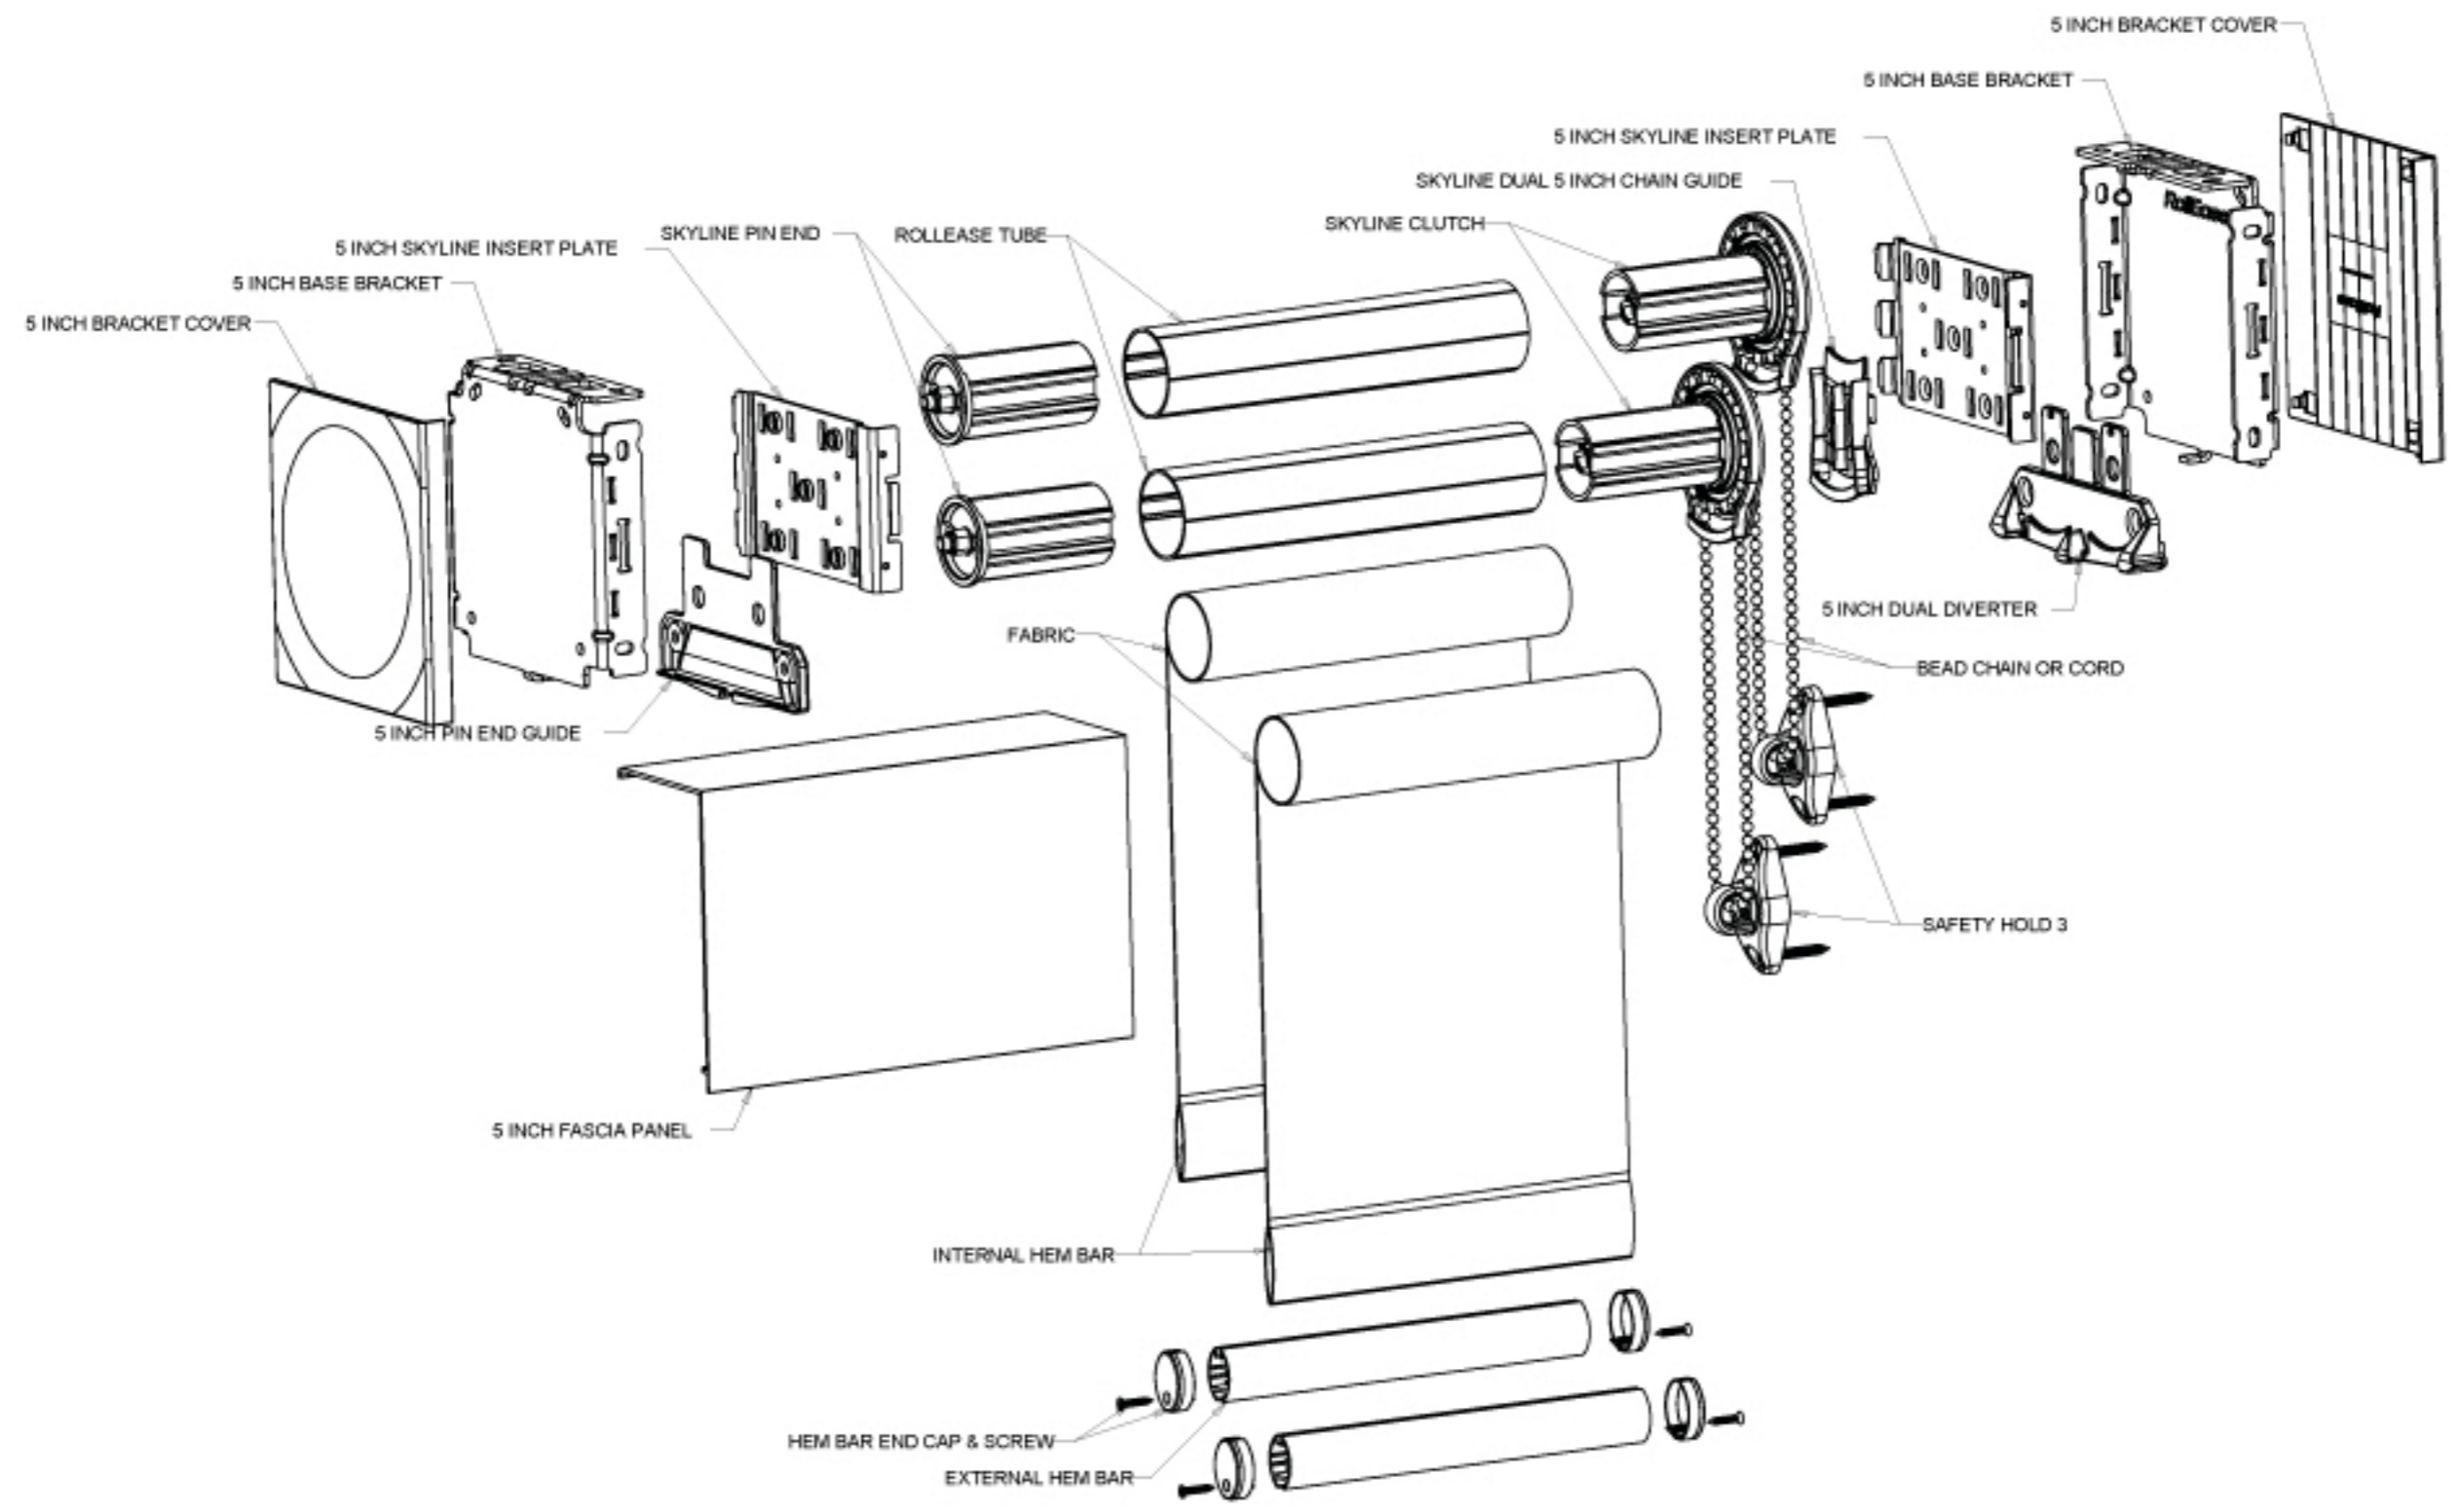

REVISION RECORD				
SY#	DESCRIPTION	BY	DATE	CHK

<small>         REVISIONS          1. 02/22/13          2. 02/22/13          3. 02/22/13          4. 02/22/13          5. 02/22/13          6. 02/22/13          7. 02/22/13          8. 02/22/13          9. 02/22/13          10. 02/22/13       </small>	<b>INCHES</b> TOLERANCES XXX ± 0.05 XXXXX ± 0.05 ALL ± 1°	<b>RollEase</b> Window Covering Systems <b>JSG</b>	<b>ASSY 5 INCH FASCIA SKYLINE          DUAL SHADE</b>	<b>1.8</b>
22FEB13	D	W1	002P047	