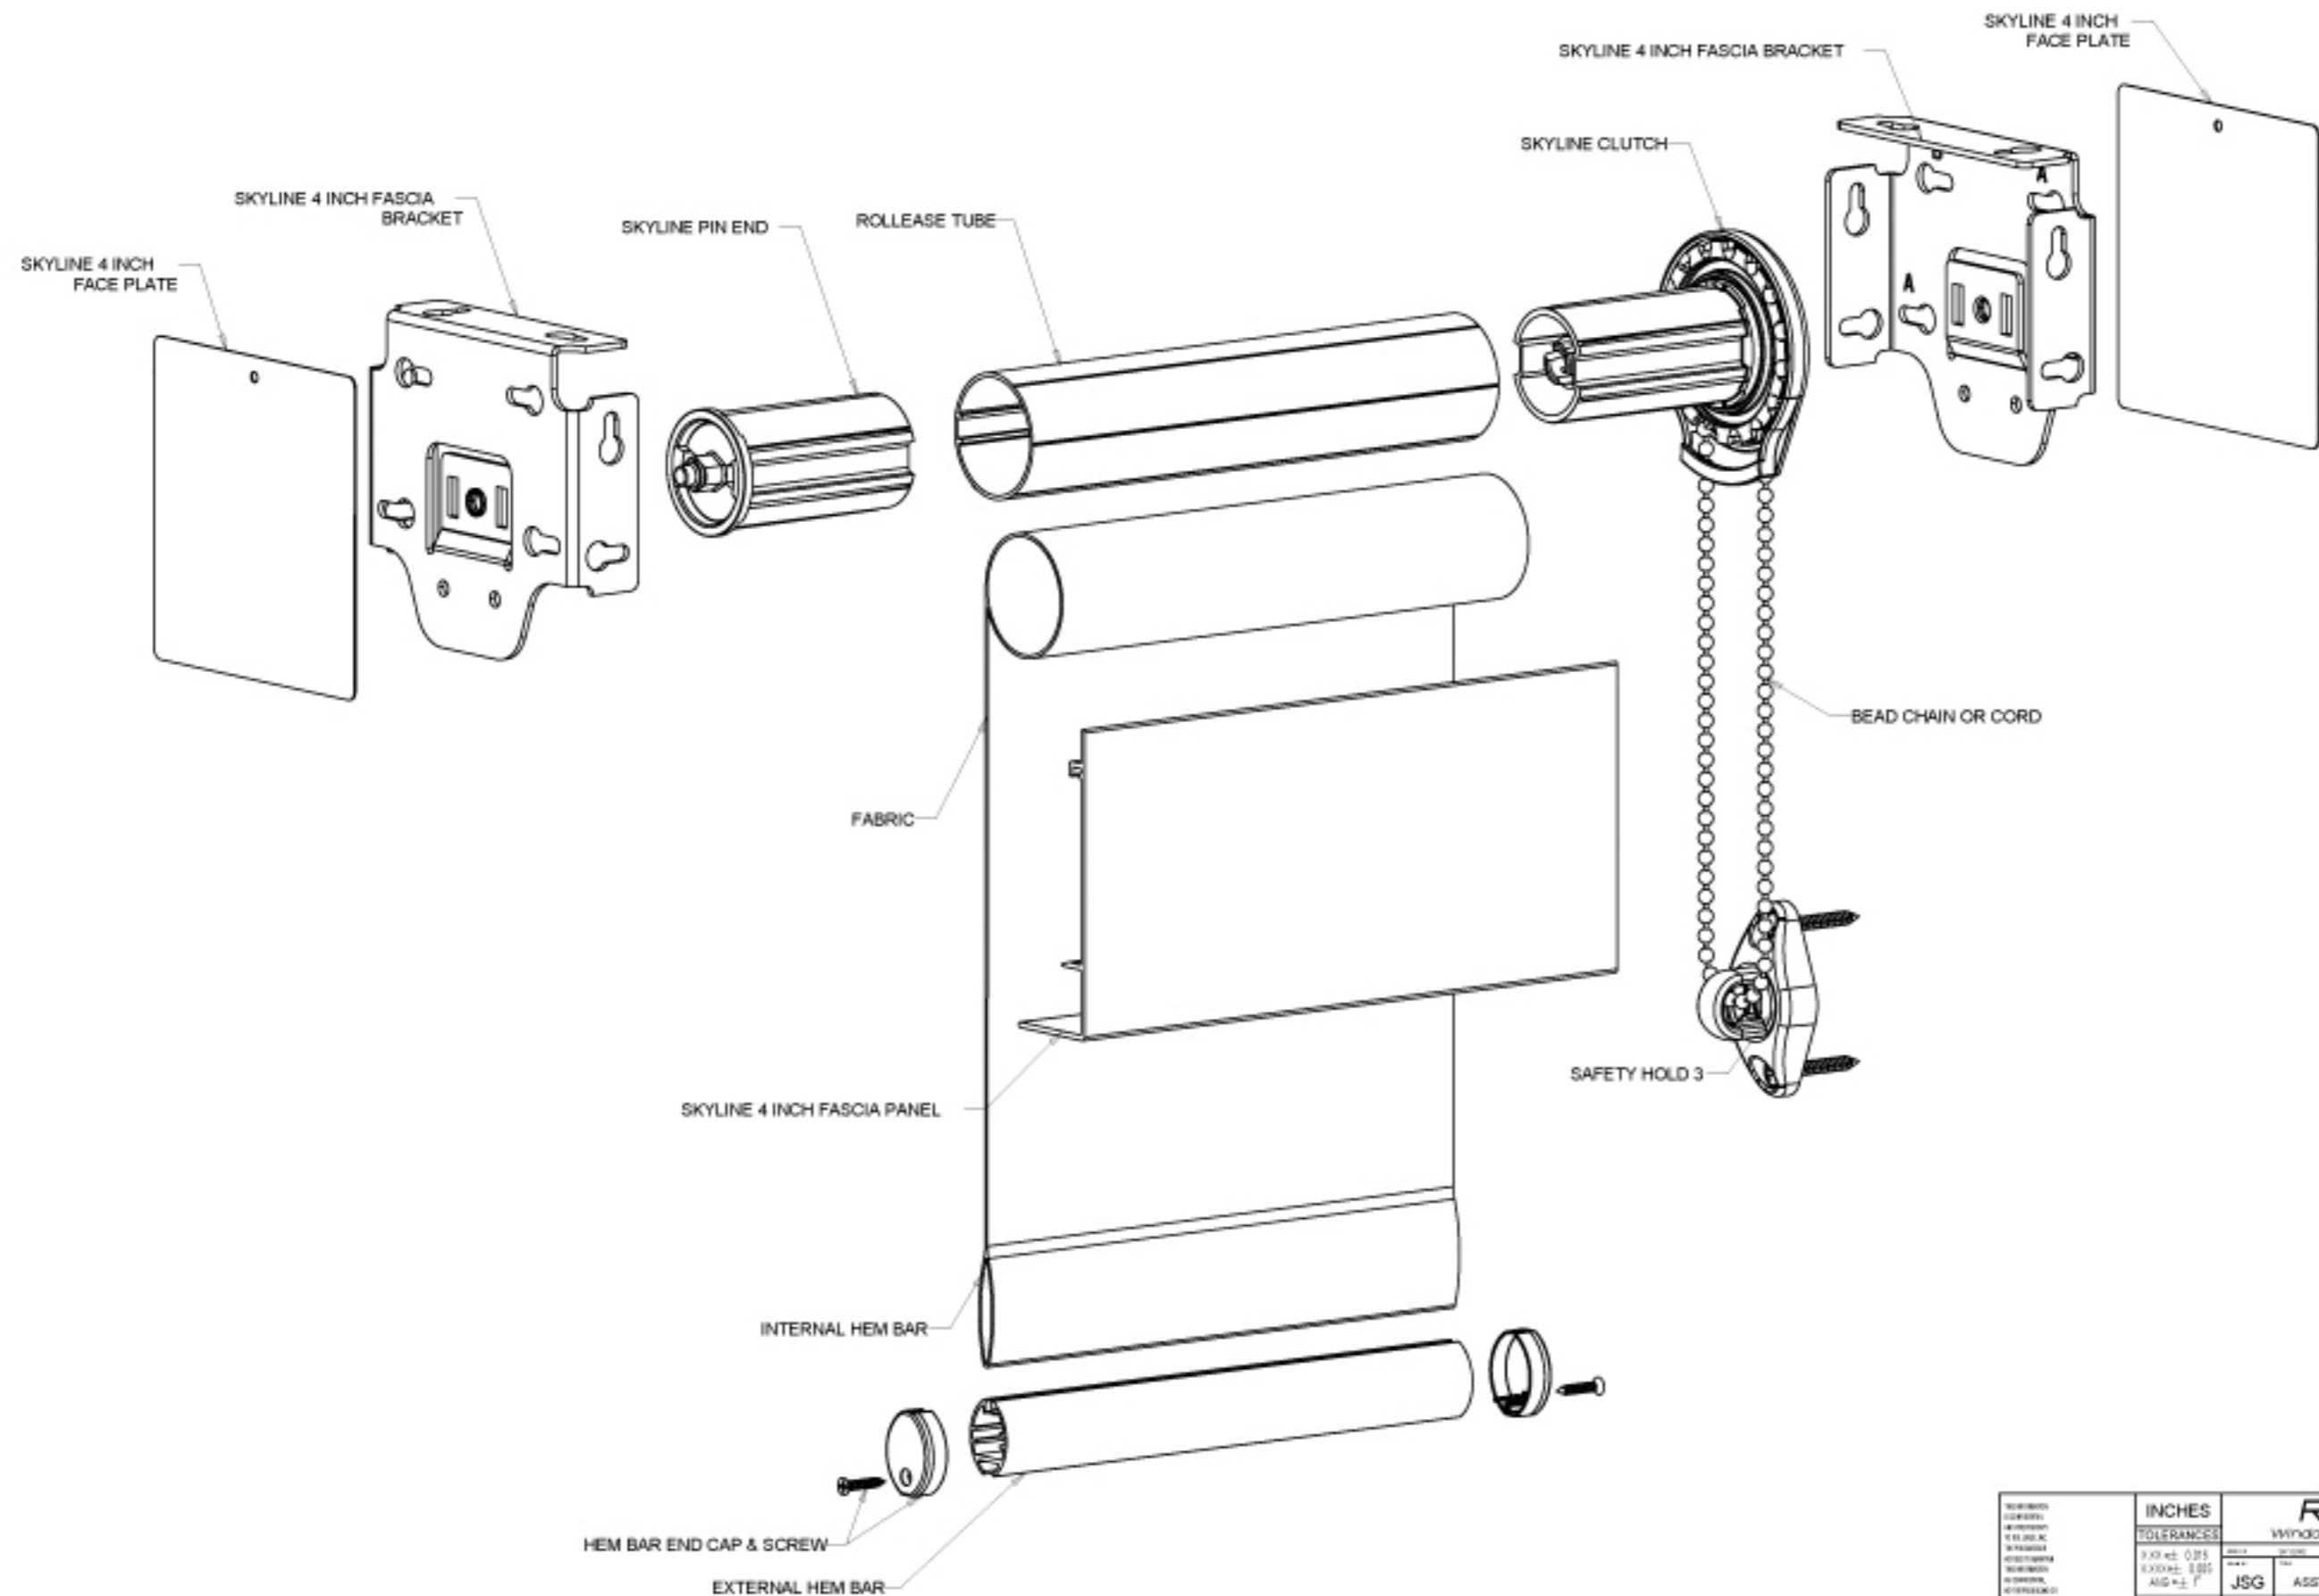

REVISION RECORD				
SYM	DESCRIPTION	BY	DATE	CHK

TOLERANCES		INCHES		
XXX ± 0.05		RollEase		
XXX ± 0.05		Window Covering Systems		
XXX ± 0.05		JSG	ASSY SKYLINE 4 INCH FASCIA	19
21FEB13	D	W1	002P045	1